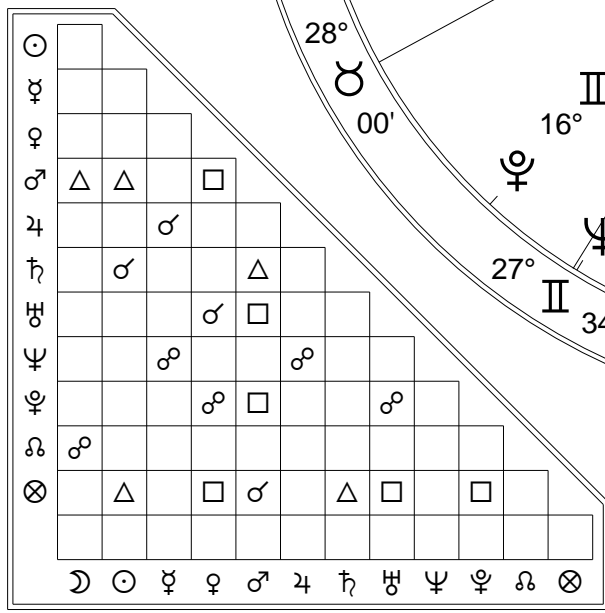

Douglas Parker
 Professional Astrologer
 Bonbeach, Australia.
 douglasp@melbpc.org.au
 www.astrology-reading.
 com.au 03 9772 7954

Australia
 Jan 01, 1901
 Sydney, AUSTL
 01:35:00 PM GST
 ZONE: -10:00
 151E13'00"
 33S52'00"

Fir	Ear	Air	Wat
4	5	2	1
Crd	Fix	Mut	
2	2	8	

Geocentric
 Tropical
 Koch Houses

The 1st day of the year.
 Planetary Hour: Mars (♂)
 8th Hour of Mars-Day

Moon in 2nd Quarter
 ☾'s Motion: +14°06'27"
 Moon is Fast

Aspect Name	360	Exact	☉ Orb	☽ Orb	PI Orb	#
♂ Conjunction	-	000°00'	10°00'	10°00'	08°00'	4
♁ Opposition	1/2	180°00'	10°00'	10°00'	08°00'	5
□ Square	1/4	090°00'	10°00'	10°00'	08°00'	6
Δ Trine	1/3	120°00'	10°00'	10°00'	08°00'	5

Zodiac Signs	PI	Planet	Plan's Sign	Hous	Position
♈ Aries	☽	Moon	Taurus	1st	20°♄26'
♉ Taurus	☼	Sun	Capricorn	9th	10°♁04'
♊ Gemini	☿	Mercury	Sagittarius	9th	27°♃54'
♋ Cancer	♀	Venus	Sagittarius	8th	10°♃56'
♌ Leo	♂	Mars	Virgo	5th	11°♍40'
♍ Virgo	♃	Jupiter	Sagittarius	8th	26°♃00'
♎ Libra	♄	Saturn	Capricorn	9th	07°♁43'
♏ Scorpio	♅	Uranus	Sagittarius	8th	14°♃19'
♐ Sagittarius	♆	Neptune	Gemini	2nd	27°♊31' ^{Rx}
♑ Capricorn	♇	Pluto	Gemini	2nd	16°♊16' ^{Rx}
♒ Aquarius	♁	Node	Scorpio	8th	29°♏49'
♓ Pisces	♂	Part Fortn	Virgo	5th	09°♍48'
	Mc	Midheaven	Aquarius	10th	02°♒47'