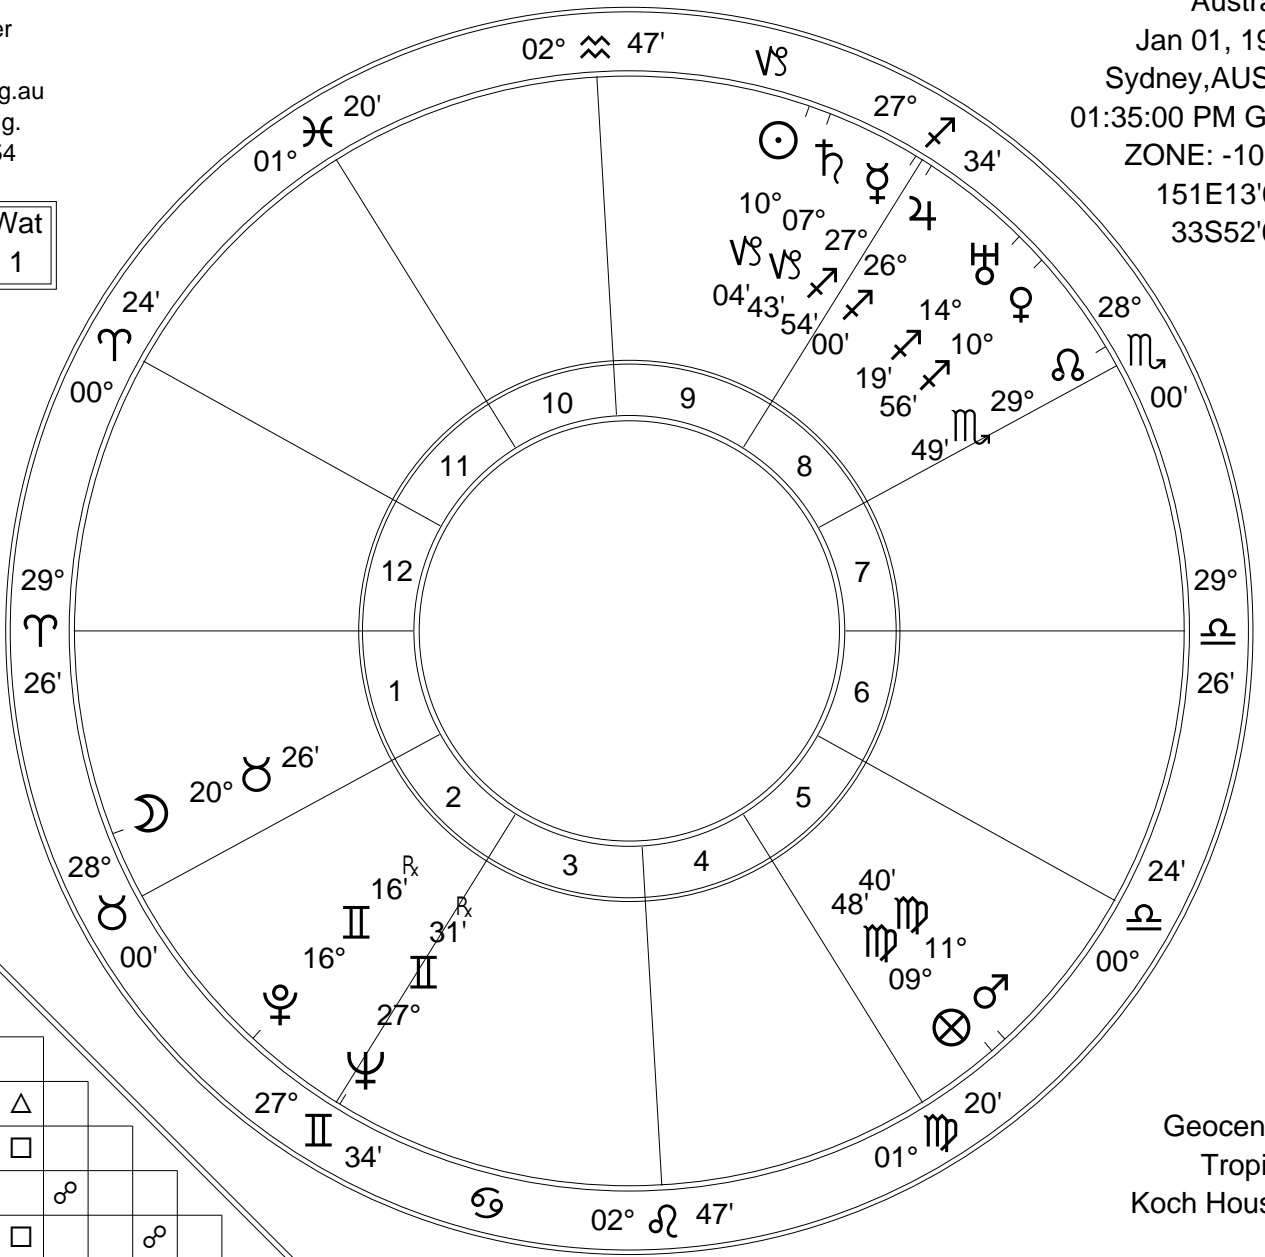

Douglas Parker
 Professional Astrologer
 Bonbeach, Australia.
 douglasp@melbpc.org.au
 www.astrology-reading.
 com.au 03 9772 7954

Australia
 Jan 01, 1901
 Sydney, AUSTL
 01:35:00 PM GST
 ZONE: -10:00
 151E13'00"
 33S52'00"

Fir	Ear	Air	Wat
4	5	2	1
Crd	Fix	Mut	
2	2	8	

Geocentric
 Tropical
 Koch Houses

The 1st day of the year.
 Planetary Hour: Mars (♂)
 8th Hour of Mars-Day

Moon in 2nd Quarter
 ☾'s Motion: +14°06'27"
 Moon is Fast

Aspect Name	360	Exact	☉ Orb	☽ Orb	PI Orb	#
♂ Conjunction	-	000°00'	10°00'	10°00'	08°00'	4
♁ Opposition	1/2	180°00'	10°00'	10°00'	08°00'	5
□ Square	1/4	090°00'	10°00'	10°00'	08°00'	6
Δ Trine	1/3	120°00'	10°00'	10°00'	08°00'	5

Zodiac Signs	PI	Planet	Plan's Sign	Hous	Position
♈ Aries	☽	Moon	Taurus	1st	20°♄26'
♉ Taurus	☼	Sun	Capricorn	9th	10°♁04'
♊ Gemini	☿	Mercury	Sagittarius	9th	27°♃54'
♋ Cancer	♀	Venus	Sagittarius	8th	10°♃56'
♌ Leo	♂	Mars	Virgo	5th	11°♍40'
♍ Virgo	♃	Jupiter	Sagittarius	8th	26°♃00'
♎ Libra	♄	Saturn	Capricorn	9th	07°♁43'
♏ Scorpio	♅	Uranus	Sagittarius	8th	14°♃19'
♐ Sagittarius	♆	Neptune	Gemini	2nd	27°♊31' ^{Rx}
♑ Capricorn	♇	Pluto	Gemini	2nd	16°♊16' ^{Rx}
♒ Aquarius	♁	Node	Scorpio	8th	29°♏49'
♓ Pisces	♂	Part Fortn	Virgo	5th	09°♍48'
	Mc	Midheaven	Aquarius	10th	02°♒47'